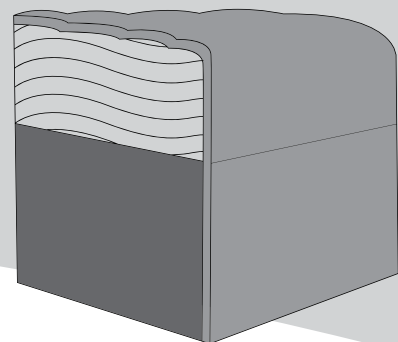

Extra Flex⁺

Soft, Supportive Seating

THE IDEAL
SEAT INTERIOR
FOR SUPREME
COMFORT
AND A RELAXED,
LIVED-IN LOOK

MANUFACTURER MEMBER

Extra Flex⁺

Soft, Supportive Seating

A high density foam base seat interior with a hand-rolled carded fibre, channelled topper which gives supreme comfort and a relaxed, lived-in look.

CUSHION CARE

- Rotate the position of the seat cushions wherever possible to balance out cover and interior wear.
- Plump on a regular basis to help maintain aesthetic appeal.

GENERAL CARE

- For information on maintaining your furniture please refer to the furniture care guide located under the seat platform.